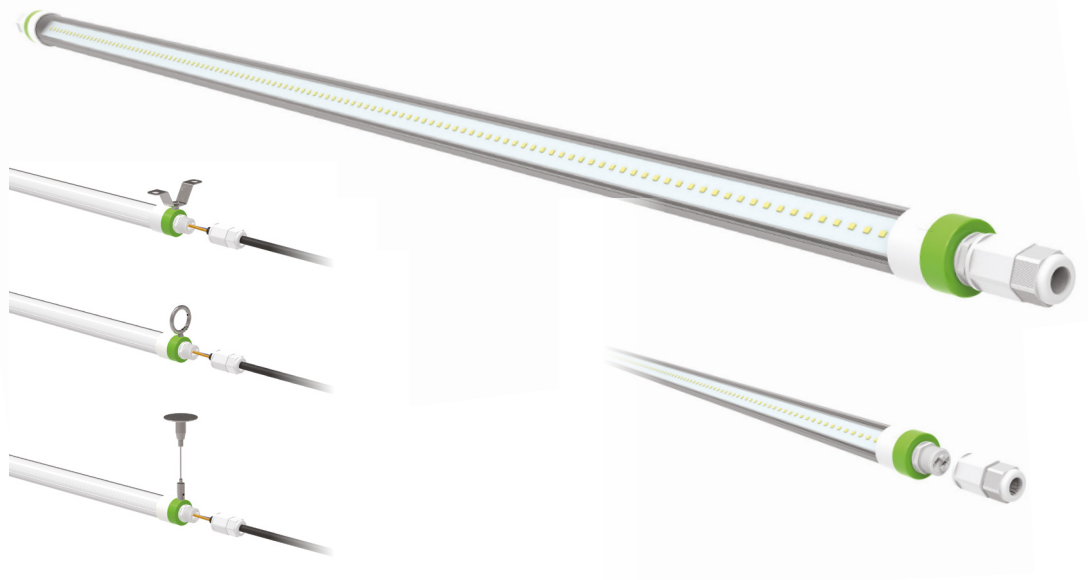

28W 1500MM BAMBURGH T8 SLIMLINE FAST FIX LINKABLE LED POULTRY TUBE WITH UVA

3% UVA CHIPS PROMOTE NATURAL BEHAVIOURS

THE ULTIMATE IN BIRD WELFARE

UP TO 90% ENERGY SAVINGS COMPARED TO TRADITIONAL LIGHTING

QUICK AND EASY CABLE CONNECTION TO TUBE

FLICKER FREE

5 YEAR TOTAL PRODUCT WARRANTY