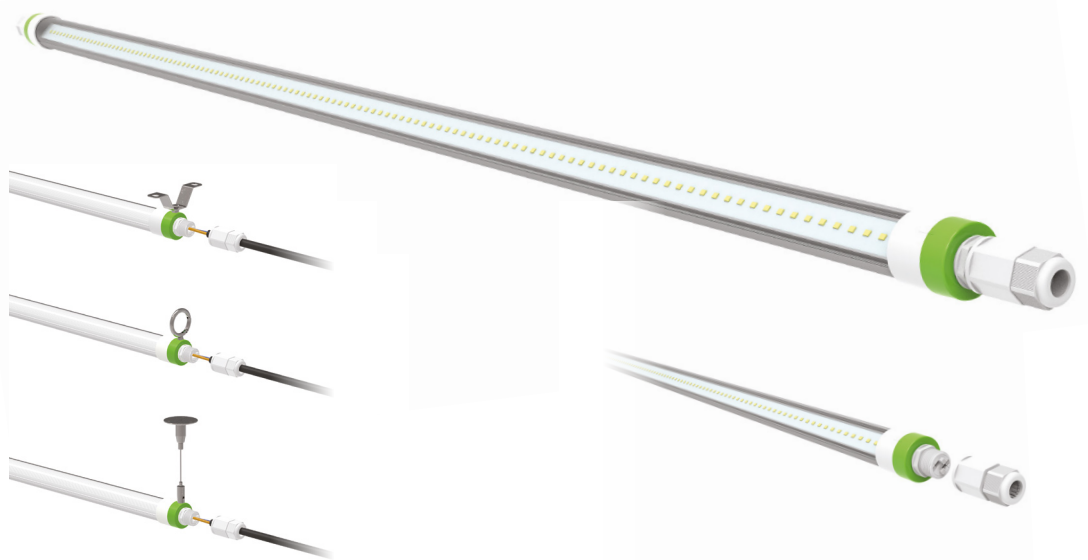

28W 1500MM BAMBURGH T8 CCT SWITCHABLE SLIMLINE FAST FIX LINKABLE LED POULTRY TUBE WITH UVA

3% UVA CHIPS PROMOTE NATURAL BEHAVIOUR

COLOUR TEMPERATURE SWITCHABLE

UP TO 90% ENERGY SAVINGS COMPARED TO TRADITIONAL LIGHTING

QUICK AND EASY CABLE CONNECTION TO TUBE

FLICKER FREE

5 YEAR TOTAL PRODUCT WARRANTY

FEATURES AND BENEFITS

- Unlike humans, birds can see the UV spectrum
- This helps them identify each other via UV reflectors in their plumage
- Promotes natural behaviour
- Reduces stress and undesirable behaviour like pecking
- For full product specification see datasheet for GL7013 - GL7016

PRODUCT INFORMATION

Input: 180-240VAC 50/60Hz
Output Current: 520mA
Product Size (mm): 1500L x 28D
Luminous Flux: 3500 lm
Lumen Per Watt: 125 lm

Inrush Current: 9A
Flicker Free: (Hz): 0
Dimmable: 0.2-100%
Surge Protection Voltage: 2000V
Cable (mm): 2 X 1.00²

PRODUCT VARIATIONS

GL7313 28W 1500mm Bamburgh T8 Fast Fix Slimline Linkable Poultry Tube with Rotatable Caps Double Ended 5000K/Blue Switchable with UVA chips (Diffused)

GL7314 28W 1500mm Bamburgh T8 Fast Fix Slimline Linkable Poultry Tube with Rotatable Caps Double Ended 2700K/Red Switchable with UVA chips (Diffused)