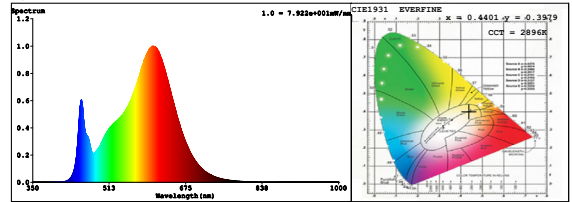

## SPECTRAL DISTRIBUTION DIAGRAM

5000K

2700K