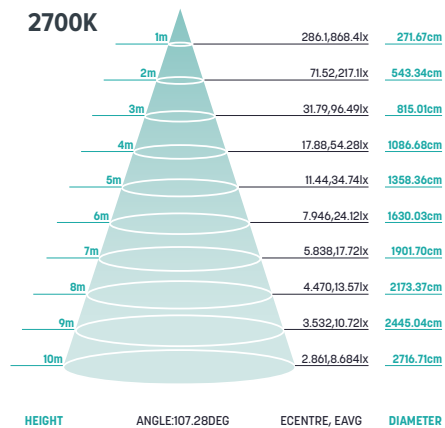

## SPECTRAL DISTRIBUTION DIAGRAM

5000K

2700K

## LUMINOUS INTENSITY DIAGRAM

5000K

2700K

## LUX LEVEL DIAGRAM

5000K

2700K

5 YEAR TOTAL PRODUCT WARRANTY