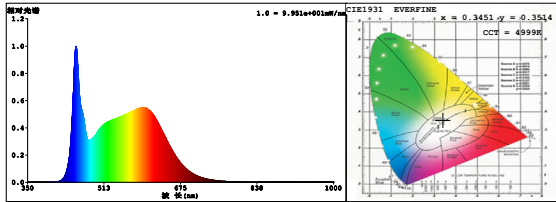

## SPECTRAL DISTRIBUTION DIAGRAM

5000K

2700K