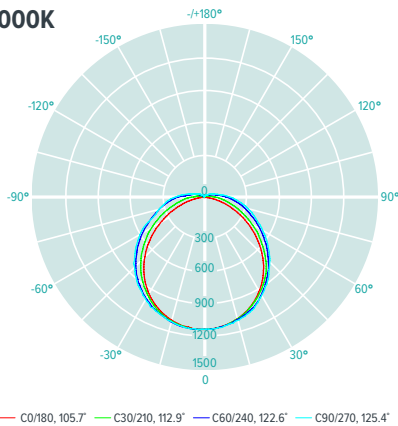

## SPECTRAL DISTRIBUTION DIAGRAM

5000K

2700K

## LUMINOUS INTENSITY DIAGRAM

5000K

2700K