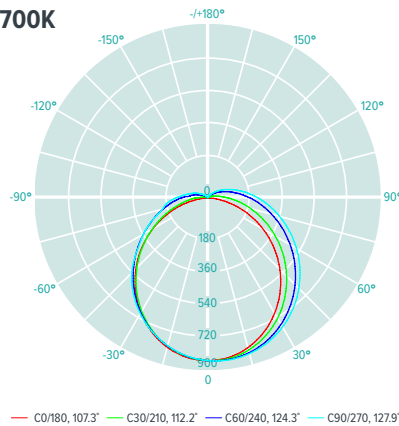

## SPECTRAL DISTRIBUTION DIAGRAM

5000K

2700K

## LUMINOUS INTENSITY DIAGRAM

5000K

2700K