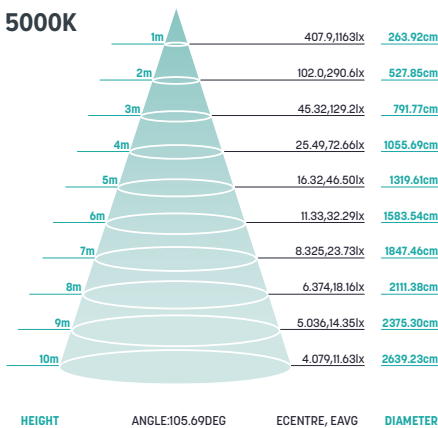

## SPECTRAL DISTRIBUTION DIAGRAM

5000K

2700K

## LUMINOUS INTENSITY DIAGRAM

5000K

2700K

## LUX LEVEL DIAGRAM

5000K

2700K

5 YEAR TOTAL PRODUCT WARRANTY