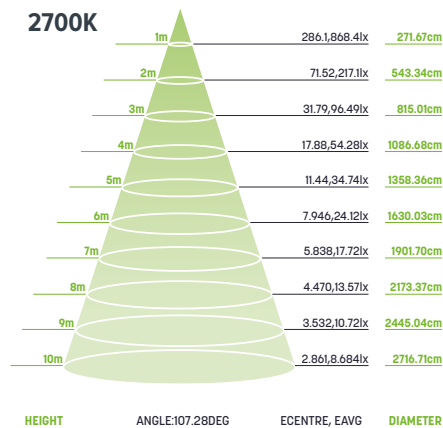

2700K

5 YEAR TOTAL PRODUCT WARRANTY