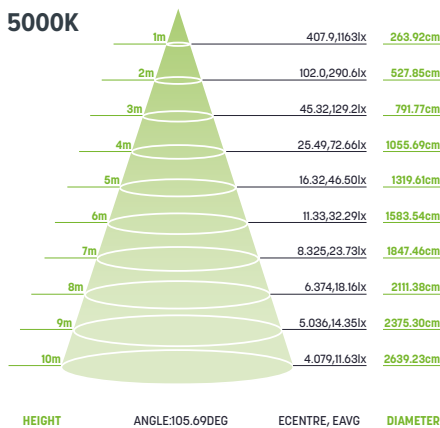

LUX LEVEL DIAGRAM

5000K