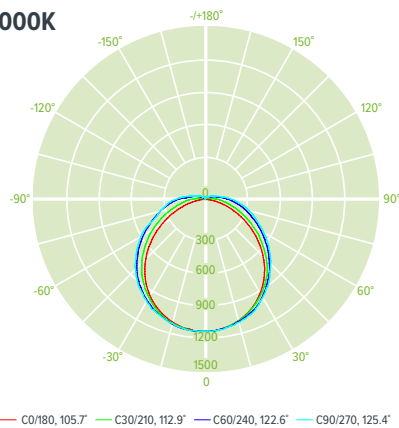

28W 1500MM BALMORAL T8 SLIMLINE FAST FIX LINKABLE POULTRY TUBE LIGHT WITH ROTATABLE CAPS

SPECTRAL DISTRIBUTION DIAGRAM

5000K

2700K

LUMINOUS INTENSITY DIAGRAM

5000K

2700K

LUX LEVEL DIAGRAM