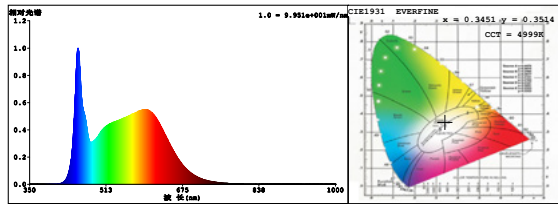

28W 1500MM BALMORAL T8 SLIMLINE FAST FIX LINKABLE POULTRY TUBE LIGHT WITH ROTATABLE CAPS

SPECTRAL DISTRIBUTION DIAGRAM

5000K