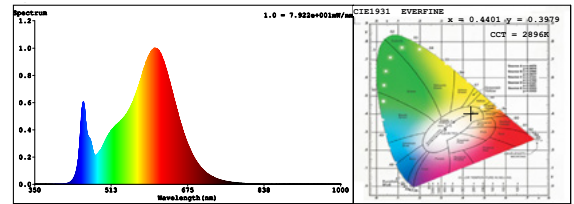

28W 1500MM BALMORAL T8 SLIMLINE FAST FIX LINKABLE POULTRY TUBE LIGHT WITH ROTATABLE CAPS

SPECTRAL DISTRIBUTION DIAGRAM

2700K

LUMINOUS INTENSITY DIAGRAM

LUX LEVEL DIAGRAM

5 YEAR TOTAL PRODUCT WARRANTY