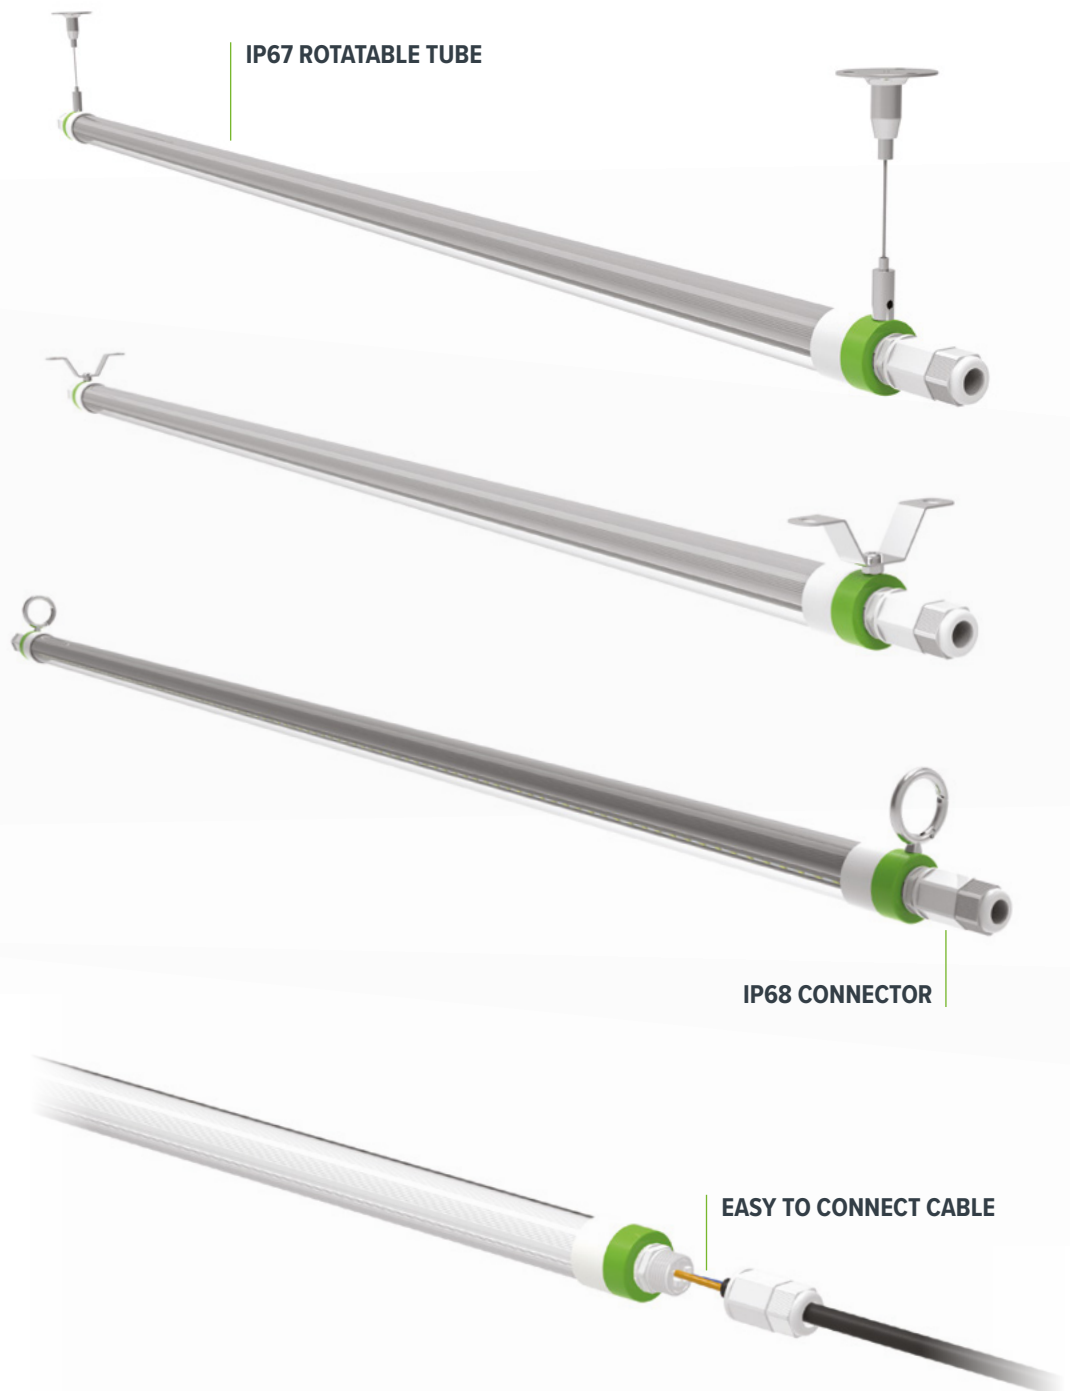

28W 1500MM BALMORAL T8 SLIMLINE FAST FIX LINKABLE POULTRY TUBE LIGHT WITH ROTATABLE CAPS

IDEAL FOR STOCKING

ROTATABLE TO DIRECT LIGHT TO WHERE IT IS NEEDED

AMMONIA AND ACID RESISTANT

QUICK AND EASY CABLE CONNECTION TO TUBE

IP67 TUBE AND IP68 CONNECTOR

5 YEAR TOTAL PRODUCT WARRANTY

28W 1500MM BALMORAL T8 SLIMLINE FAST FIX LINKABLE POULTRY TUBE LIGHT WITH ROTATABLE CAPS

V-SHAPE DESIGN, 150° BEAM

V-Shape Design provides wider beam angle and more uniform lighting distribution.

Product size: 1602MMX31.8MM

PRODUCT VARIATIONS

GL7013 28W 1500mm Balmoral T8 Fast Fix Slimline Linkable Poultry Tube with Rotatable Caps Double Ended 5000K (Diffused)

GL7015 28W 1500mm Balmoral T8 Fast Fix Slimline Linkable Poultry Tube with Rotatable Caps Double Ended 2700K (Diffused)

28W 1500MM BALMORAL T8 SLIMLINE FAST FIX LINKABLE POULTRY TUBE LIGHT WITH ROTATABLE CAPS

SPECTRAL DISTRIBUTION DIAGRAM

5000K

2700K

LUMINOUS INTENSITY DIAGRAM

5000K

2700K

LUX LEVEL DIAGRAM