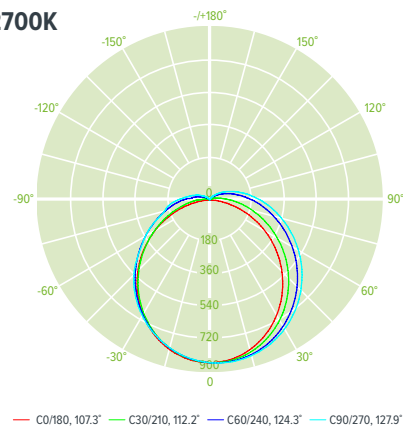

28W 1500MM BALMORAL T8 SLIMLINE FAST FIX LINKABLE POULTRY TUBE LIGHT WITH ROTATABLE CAPS

SPECTRAL DISTRIBUTION DIAGRAM

5000K

2700K

LUMINOUS INTENSITY DIAGRAM

5000K

2700K

LUX LEVEL DIAGRAM