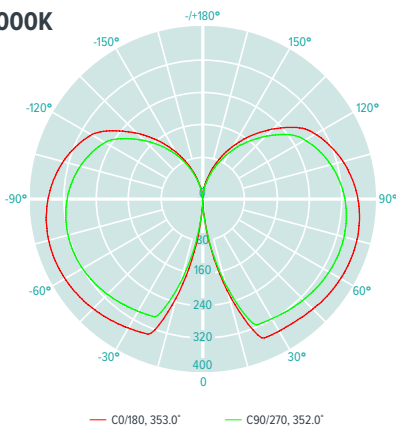

ADDITIONAL PRODUCTS

GL7039 3m Tube Suspension Kit (2pcs)

28W 1500MM ALNWICK T12 POULTRY TUBE LIGHT

WITH DOUBLE ENDED 1M CABLE/SINGLE ENDED 0.5M DIFFUSED

SPECTRAL DISTRIBUTION DIAGRAM

5000K

2700K

LUMINOUS INTENSITY DIAGRAM

5000K

2700K

LUX LEVEL DIAGRAM

5000K

2700K

5 YEAR TOTAL PRODUCT WARRANTY