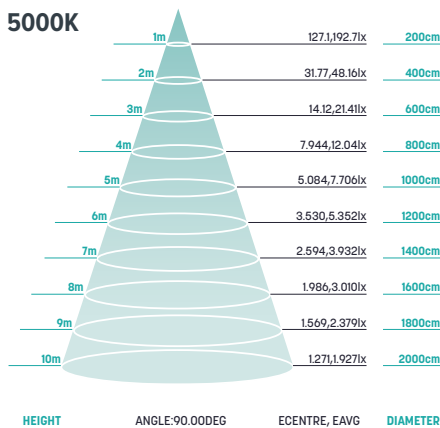

5000K

2700K

LUX LEVEL DIAGRAM

5000K

2700K

5 YEAR TOTAL PRODUCT WARRANTY