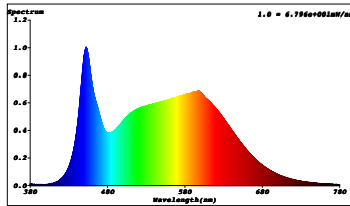

ADDITIONAL PRODUCTS

GL7039 3m Tube Suspension Kit (2pcs)

28W 1500MM ALNWICK T12 POULTRY TUBE LIGHT

WITH DOUBLE ENDED 1M CABLE/SINGLE ENDED 0.5M DIFFUSED

SPECTRAL DISTRIBUTION DIAGRAM

5000K

2700K

LUMINOUS INTENSITY DIAGRAM