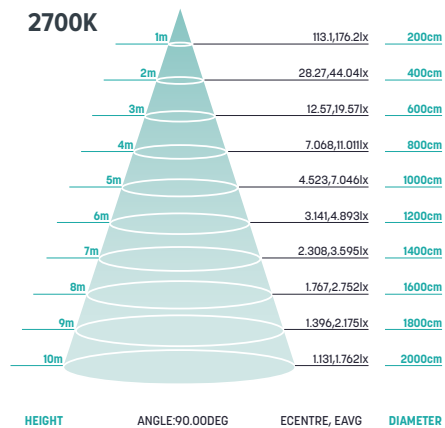

5000K

2700K

LUX LEVEL DIAGRAM

5000K

2700K

5 YEAR TOTAL PRODUCT WARRANTY