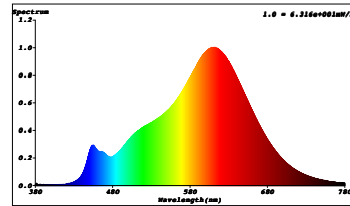

ADDITIONAL PRODUCTS

GL7039 3m Tube Suspension Kit (2pcs)

28W 1500MM ALNWICK T12 POULTRY TUBE LIGHT

WITH DOUBLE ENDED 1M CABLE/SINGLE ENDED 0.5M DIFFUSED

SPECTRAL DISTRIBUTION DIAGRAM

5000K

2700K

LUMINOUS INTENSITY DIAGRAM