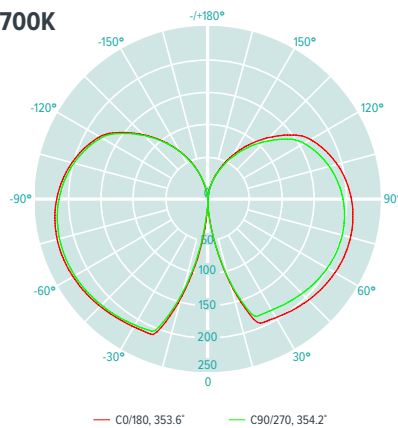

ADDITIONAL PRODUCTS

GL7039 3m Tube Suspension Kit (2pcs)

28W 1500MM ALNWICK T12 POULTRY TUBE LIGHT

WITH DOUBLE ENDED 1M CABLE/SINGLE ENDED 0.5M DIFFUSED

SPECTRAL DISTRIBUTION DIAGRAM

5000K

2700K

LUMINOUS INTENSITY DIAGRAM

5000K

2700K

LUX LEVEL DIAGRAM

5000K

2700K

5 YEAR TOTAL PRODUCT WARRANTY