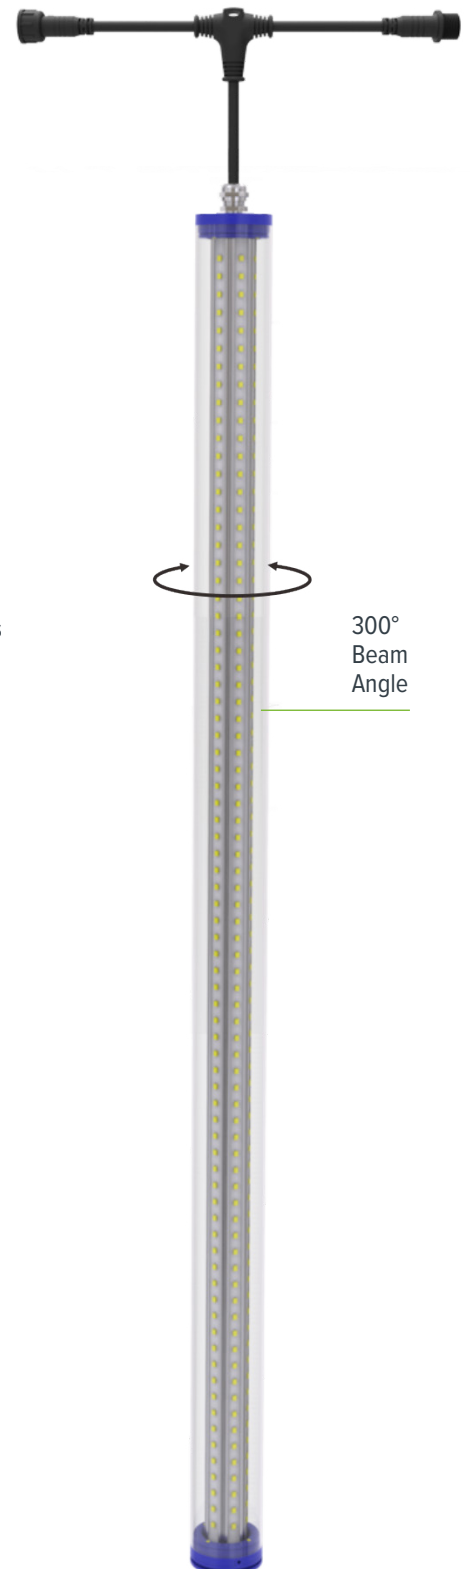

30W 1500MM RABY T12 VERTICAL LED POULTRY TUBE 2700K

UP TO 90%
ENERGY SAVINGS
COMPARED TO
TRADITIONAL
FITTINGS

FLICKER
FREE

0-100%
DIMMABLE
TO SIMULATE
SUNRISE AND
SUNSET

IMPROVES
SEXUAL
MATURITY

CONTROLS
ONSET
OF LAY

5 YEAR
TOTAL
PRODUCT
WARRANTY

FEATURES AND BENEFITS

- Especially designed for hanging between the laying units
- 300° illumination
- 2700K especially for layers
- Controls onset of lay and optimises egg production
- Improves the persistence of lay
- IP69K water, dust and ammonia gas ingress protection
- IK10 impact resistance

PRODUCT INFORMATION

Input: 220-240VAC
Product Size (mm): 1500mmL x 38mmD
Output Current: 560mA
Inrush Current: 3.5A
Lumen Per Watt: Diffused Cover - 120lm/w
Luminous Flux: 3600lms
Surge Protection Voltage: 2000V
Ambient Operating Temperature: -20°C~+40°C

PRODUCT VARIATIONS

GL7049 30W 1500mm Raby T12 Vertical LED Poultry Tube with Cable and Connectors (2700K Diffused)

30 WATT	FLICKER FREE	IP 69K	IK 10	300°	
CRI 85	PF 0.9	DIMMABLE	LM-80 TESTED		UK CA

300°
Beam
Angle