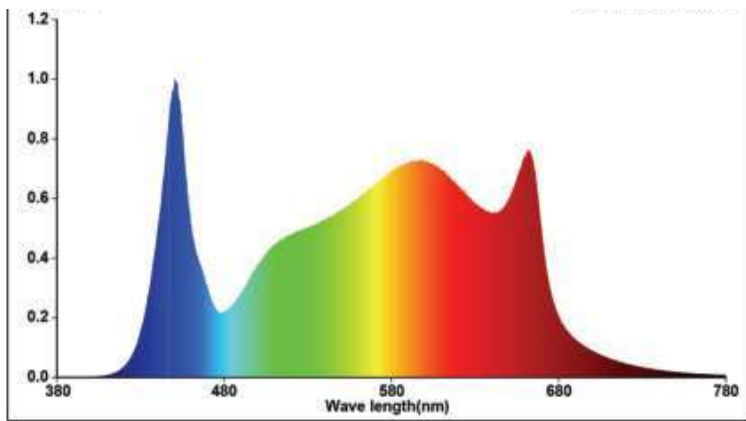

GL7217/18/19 430W/645W/720W PROSPER IP66 FOLDABLE DIMMABLE LED GROW LIGHT

PRODUCT SPECTRUM