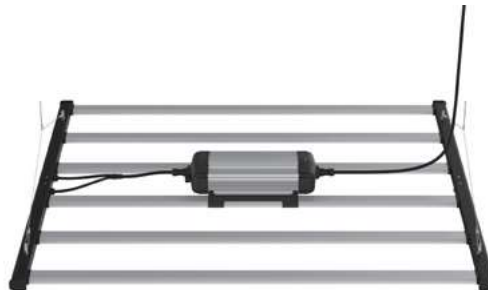

GL7217/18/19 430W/645W/720W PROSPER IP66 FOLDABLE DIMMABLE LED GROW LIGHT

APPLICATIONS

For flowers, leafy growing plants, vegetables and fruits.

FEATURES AND BENEFITS

- More than 50% higher in PPF compared with HID lamps
- Energy saving with 37% lower power consumption than HID lamps
- Slim design that is foldable up to 180°, making it small, compact and easy to install
- Dimmable: 0-10V dimming
- IP66 waterproof
- Full spectrum
- High Efficacy 2.8 $\mu\text{mol}/\text{J}$
- High quality LED Chips: Samsung and Osram
- 5 year warranty

TECHNICAL DATA

Product name	430W/645W/720W Prosper IP66 Foldable Dimmable LED Grow Light
Product Model No.	GL7217 (430W) GL7218 (645W) GL7219 (720W)
Light Source	Samsung 3030 & OSRAM 3535
Diodes quantity for each bar:	371pcs (Samsung 357pcs+ Osram red 14pcs) x No of Bars on Fitting
Spectrum	Full Spectrum
PPF	1200/1800/2000 $\mu\text{mol}/\text{s}$
Efficacy	2.8 $\mu\text{mol}/\text{J}$
Input Voltage	Autosensing 100-277V
Input Voltage	120V 208V 240V 277V
Input Current	5.38A 3.10A 2.69A 2.33A
Frequency	50/60Hz
Input Power	430W 645W 720W
Fixture Dimension	50.13"L \times 43.6"W \times 2.63"H 127.34cm \times 110.76cm \times 6.7cm
Weight	12.25/12.55/12.95kg
Temperature Ambient	35°C
Perating Temperature Range	-20°~40°
Mounting Height	60cm Above Canopy
Thermal Management	Passive
External control signal	RJ connector 0-10V
Dimming	40% / 50% / 60% / 80% / 100%
Beam Angle	120°
LED Chip Lifetime	L90: \geq 54000Hours
Power Factor	\geq 90%
Waterproof Rating	IP65
Rated for Certification	CE, RoHS
Warranty	5 Years

GL7217/18/19 430W/645W/720W PROSPER IP66 FOLDABLE DIMMABLE LED GROW LIGHT

GL7217 430W

GL7218 645W

GL7219 720W

GL7217/18/19 430W/645W/720W PROSPER IP66 FOLDABLE DIMMABLE LED GROW LIGHT

PRODUCT SPECTRUM

CHARACTERISTICS

- IP66 water ingress protection
- 0-10V dimmable
- All frames are foldable
- Light and easy to install
- High performance results

APPLICATIONS

Herbs

Vegetables/ Salad

Flowers

Fruits

Seeds

Succulents