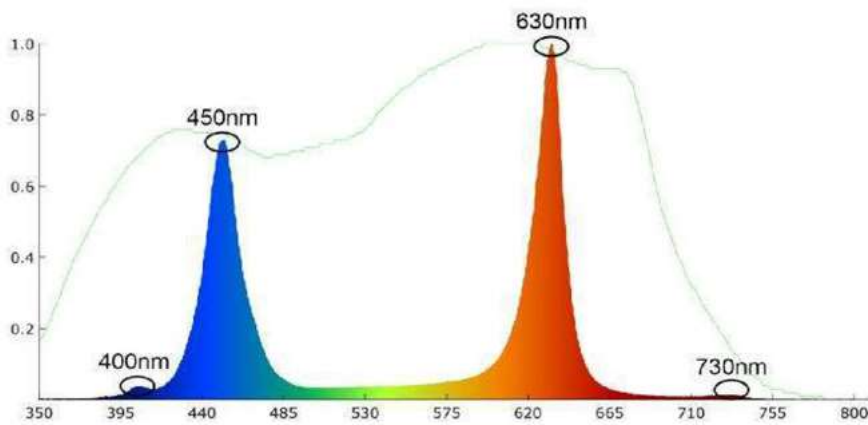

GL7215 200W FLOURISH LED GROW LIGHT

PRODUCT SPECTRUM