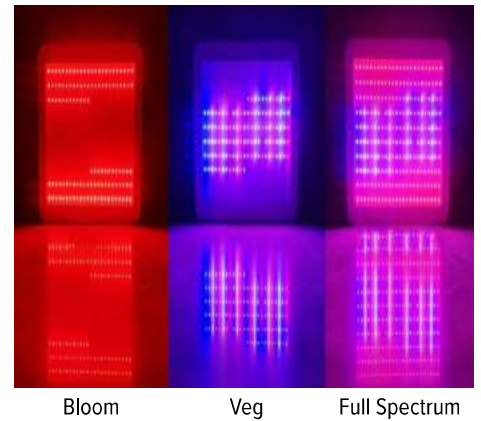

GL7215 200W FLOURISH LED GROW LIGHT

PRODUCT SPECTRUM