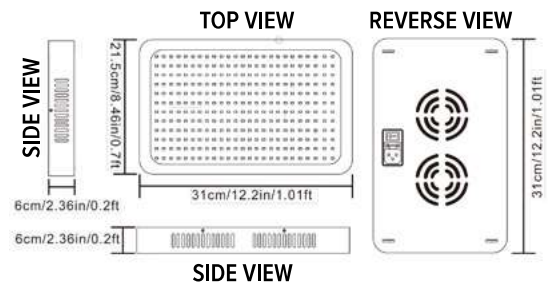

GL7215 200W FLOURISH LED GROW LIGHT