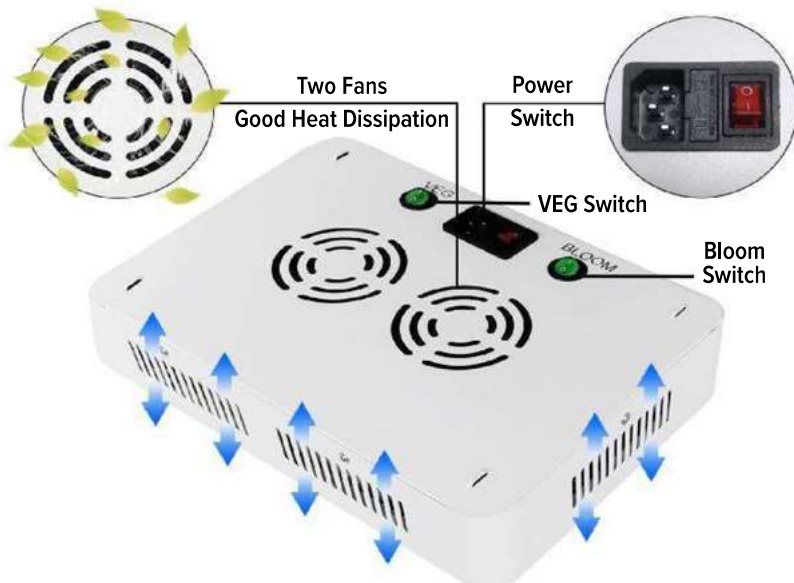

GL7215 200W FLOURISH LED GROW LIGHT

TECHNICAL DATA

| | |
|--|---|
| Product name | 200W Flourish LED Grow Light |
| Product Model No. | GL7215 |
| Working Voltage | AC100-240V 50-60Hz |
| Nominal Power | 1000W |
| System Power Consumption | 200W |
| LED Resource Type | San An |
| LED Quantity | 240pcs SMD3030 |
| Beam Spread (Degree Beam Angle) | 120° |
| Product Dimension | 310*215*60mm |
| Rating Waterproof | IP44 |
| Luminous Efficacy(lm/w) | 50-60lm/W |
| Full spectrum of Ratio (Main wavelengths) | 620-630nm/650-670nm/730-750nm /390-410nm/430-450nm/460-470nm |
| Support Change Spectrum | YES (VEG+BLOOM) |
| Par Value (PPFD):($\mu\text{mol}/\text{m}^2/\text{s}$) | 413.62 $\mu\text{mol}@0.5\text{M}/20\text{in}$, 96.63 $\mu\text{mol}@1\text{M}/39\text{in}$ |
| Coverage Area | 0.5M-2m ² , 1.0M-4m ² |
| Working Temp (°C) | -25°~40° |
| Body Material | Iron + glass cover |
| Fixture painting | White |
| Rated for Certification | CE, RoHs |
| LEDs Life Span | ≥50000Hours |
| Outer Packing size | 55*37*30mm (6pcs/carton) |
| Warranty time | 2 Years |

APPLICATIONS

For growing flowering plants, plants with foliage and vegetable plants

FEATURES AND BENEFITS

- Switchable for flowers, vegetables and full spectrum: BLOOM for flowers, VEG for seedlings and vegetables, and FULL SPECTRUM (VEG + BLOOM) for leafy growth
- Sturdy long lasting construction
- Two fans and aluminium components for rapid heat dispersion
- Quality San An LED Chips with 50000 hour life
- Separate power supply for fan to provide more stable performance
- Excellent leaf, vegetable and bloom growth
- High energy efficiency and environmentally friendly

GL7215 200W FLOURISH LED GROW LIGHT

GL7215 200W FLOURISH LED GROW LIGHT

PRODUCT SPECTRUM

APPLICATIONS

Herbs

Vegetables/ Salad

Flowers

Fruits