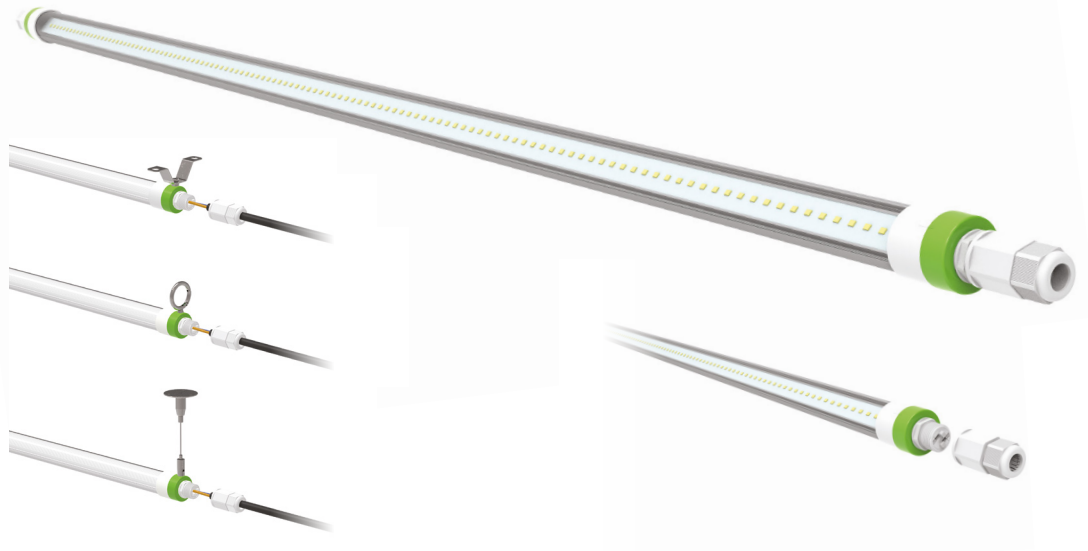

28W 1500MM BALMORAL T8 SLIMLINE FAST FIX CCT SWITCHABLE LINKABLE LED POULTRY TUBE

COLOUR
TEMPERATURE
SWITCHABLE

THE
ULTIMATE
IN BIRD
WELFARE

UP TO 90%
ENERGY SAVINGS
COMPARED TO
TRADITIONAL
LIGHTING

QUICK AND
EASY CABLE
CONNECTION
TO TUBE

FLICKER
FREE

5 YEAR
TOTAL
PRODUCT
WARRANTY

FEATURES AND BENEFITS

- Colour temperature switchable - 5000K/Blue to calm birds; 2700K/Red to aid sexual development and egg production
- Flicker free reduces stress and pecking and improves resistance to disease
- Increases growth development and weight gain by 5% (5000K)
- Encourages sexual development (2700K)
- Controls onset and optimises egg production (2700kK)
- Improves the persistence of lay (2700K)
- IP67 waterproof, dustproof, ammonia resistant and IK10 impact resistant
- Rotatable ends give precise light direction

PRODUCT INFORMATION

Input: 180-240VAC 50/60Hz
Output Current: 520mA
Product Size (mm): 1500L x 28D
Luminous Flux: 3500 lm
Lumen Per Watt: 125 lm

Inrush Current: 9A
Flicker Free: (Hz): 0
Dimmable: 0.2-100%
Surge Protection Voltage: 2000V
Cable (mm): 2 X 1.00²

PRODUCT VARIATIONS

GL7294 28W 1500mm Balmoral T8 Fast Fix Slimline Linkable Poultry Tube with Rotatable Caps Double Ended 5000K/Blue Switchable (Diffused)

GL7295 28W 1500mm Balmoral T8 Fast Fix Slimline Linkable Poultry Tube with Rotatable Caps Double Ended 2700K/Red Switchable (Diffused)