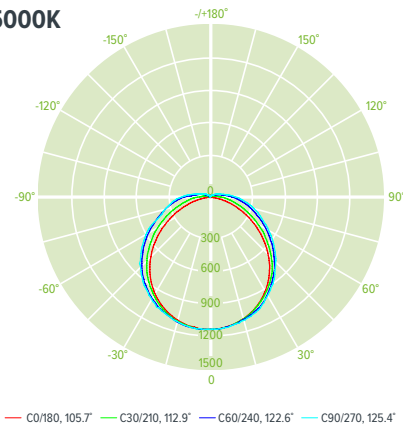

Product size: 1602MMX31.8MM

## SPECTRAL DISTRIBUTION DIAGRAM

5000K

2700K

## LUMINOUS INTENSITY DIAGRAM

5000K

2700K