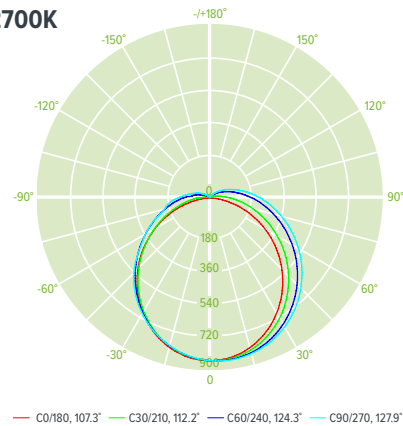

Product size: 1602MMX31.8MM

## SPECTRAL DISTRIBUTION DIAGRAM

5000K

2700K

## LUMINOUS INTENSITY DIAGRAM

5000K

2700K