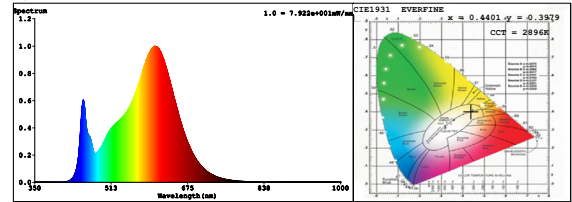

## SPECTRAL DISTRIBUTION DIAGRAM

5000K

2700K