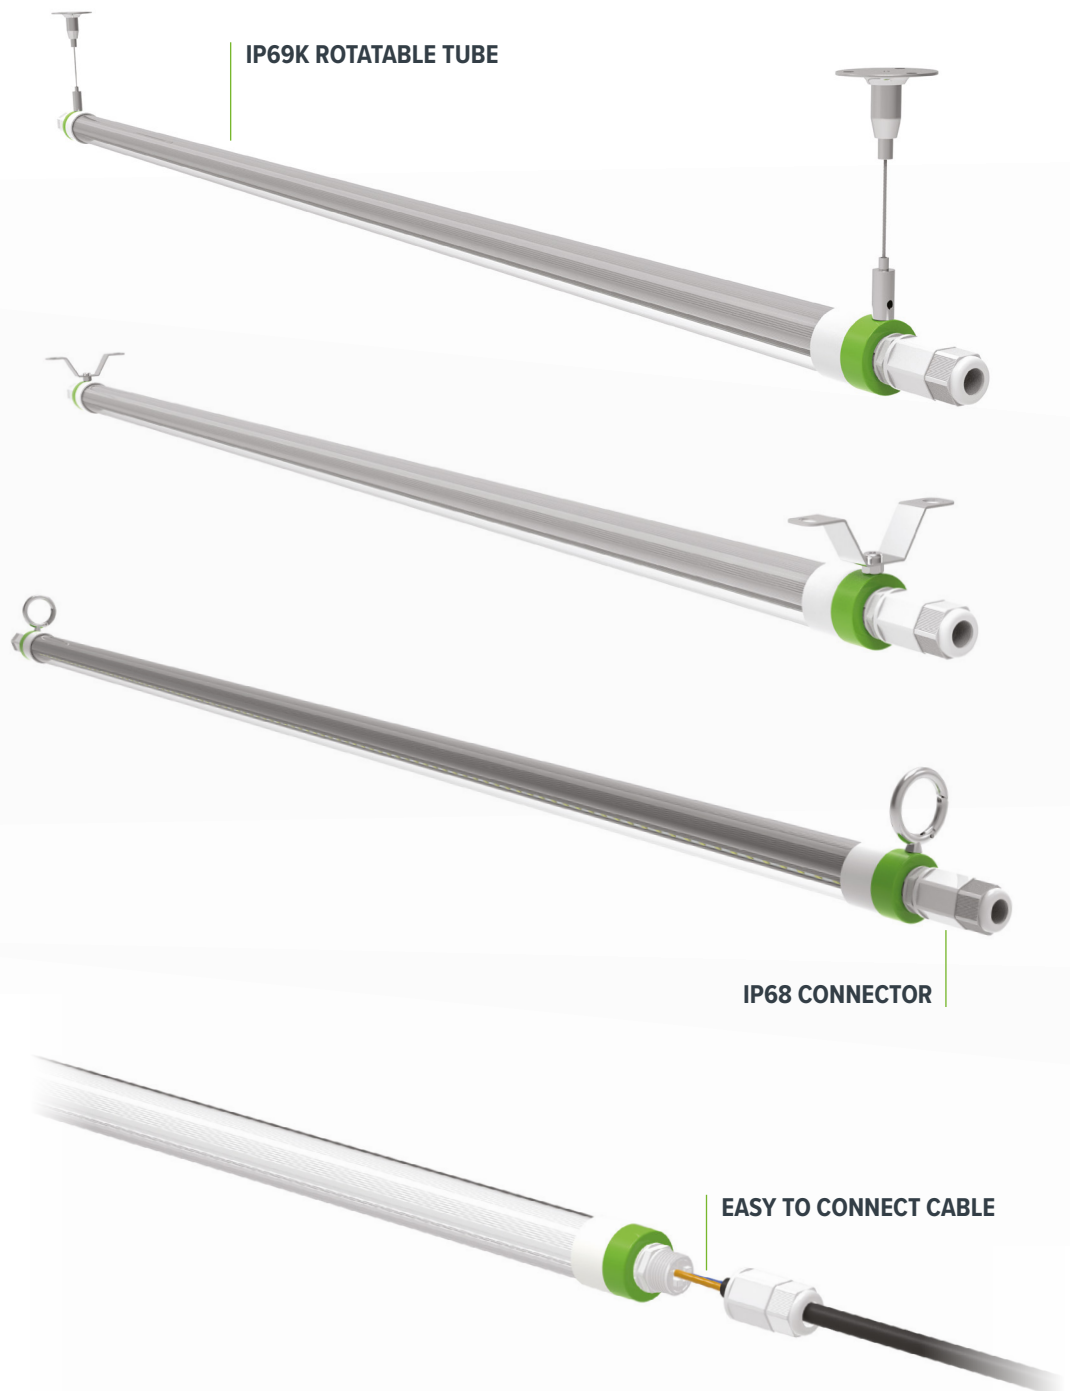

## 28W 1500MM BALMORAL T8 SLIMLINE FAST FIX LINKABLE POULTRY TUBE LIGHT WITH ROTATABLE CAPS

IDEAL FOR  
STOCKING

ROTATABLE TO  
DIRECT LIGHT  
TO WHERE IT  
IS NEEDED

AMMONIA  
AND ACID  
RESISTANT

QUICK AND  
EASY CABLE  
CONNECTION  
TO TUBE

# 28W 1500MM BALMORAL T8 SLIMLINE FAST FIX LINKABLE POULTRY TUBE LIGHT WITH ROTATABLE CAPS

**V-SHAPE DESIGN, 150° BEAM**

V-Shape Design provides wider beam angle and more uniform lighting distribution.

**IP69K STRUCTURAL WATERPROOFING**

# 28W 1500MM BALMORAL T8 SLIMLINE FAST FIX LINKABLE POULTRY TUBE LIGHT WITH ROTATABLE CAPS