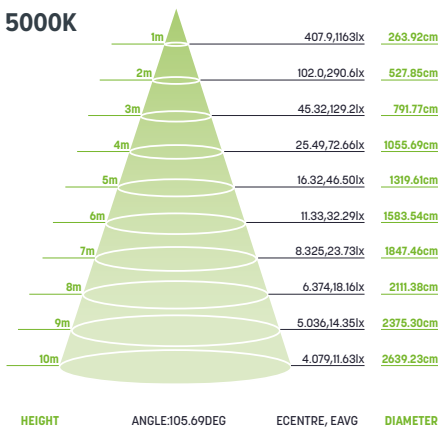

Product size: 1602MMX31.8MM

## SPECTRAL DISTRIBUTION DIAGRAM

5000K

2700K

## LUMINOUS INTENSITY DIAGRAM

5000K

2700K

## LUX LEVEL DIAGRAM

5000K

2700K

5 YEAR TOTAL PRODUCT WARRANTY