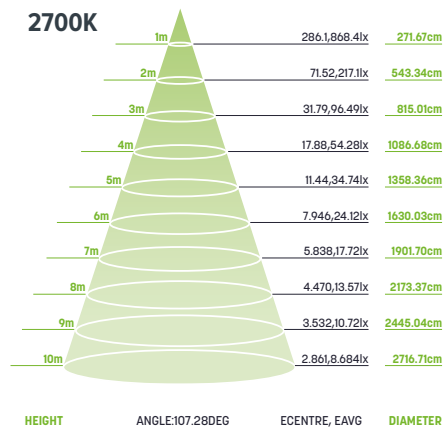

Product size: 1602MMX31.8MM

## SPECTRAL DISTRIBUTION DIAGRAM

5000K

2700K

## LUMINOUS INTENSITY DIAGRAM

5000K

2700K

## LUX LEVEL DIAGRAM

5000K

2700K

5 YEAR TOTAL PRODUCT WARRANTY